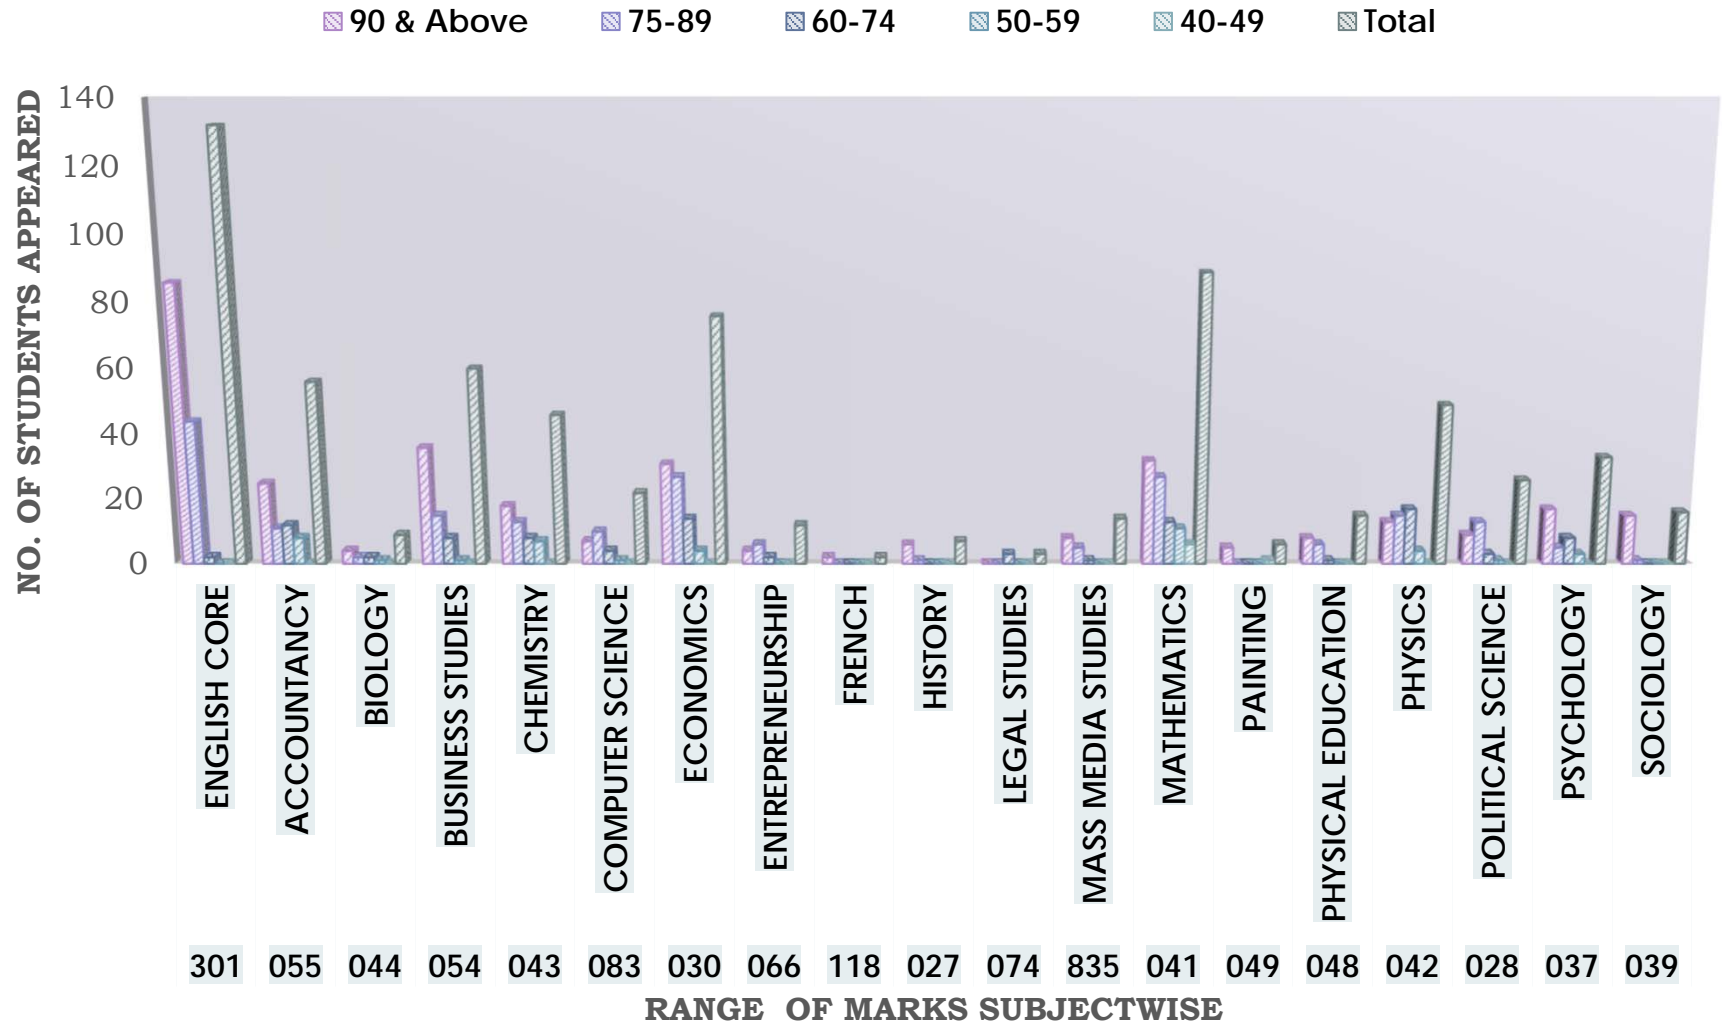

PERCENTAGE ANALYSIS

NUMBER OF STUDENTS PASSED	100%
TOTAL NUMBER OF STUDENTS APPEARED	132
NUMBER OF STUDENTS SECURING ≤ 95 % overall	21(15.9%) (INCLUDING THOSE SCORING ABOVE 95%)
NUMBER OF STUDENTS SECURING ≤ 90 % overall	35(26.51%) (INCLUDING THOSE SCORING ABOVE 90% BUT LESS THAN 95%)
NUMBER OF STUDENTS SECURING ≤ 80% overall	36(27.26%) (INCLUDING THOSE SCORING ABOVE 80% BUT LESS THAN 90%)
NUMBER OF STUDENTS SECURING ≤ 75 %	16 (12.1%) (INCLUDING THOSE SCORING ABOVE 75% BUT LESS THAN 80%)
NUMBER OF STUDENTS SECURING ≤ 60 %	24(18.1%) (INCLUDING THOSE SCORING ABOVE 60 % BUT LESS THAN 75%)

OVER ALL PERCENTAGE WISE RANGE ANALYSIS

OVERALL PERCENTAGE SHARE

PERCENTAGE WISE RANGE ANALYSIS

RANGE OF PERCENTAGE	NO OF STUDENTS [132]	%
60- 69.9	12	9.0%
70-79.9	28	21.2%
80-89.9	36	27.2%
90-94.9	35	26.52%
95 -100	21	15.9%

SUBJECT WISE RANGE ANALYSIS

SUBJECT ANALYSIS

OVERALL TOPPERS
[BEST OF *5 SUBJECT AVERAGE*]

PARTH MATHUR: 99.2%

VANYA DUGGAL: 98.6 %

ISHIKA AGRAWAL: 98.2%

SCIENCE TOPPERS

[BEST OF 5 SUBJECT AVERAGE]

SAMARR PARMAAR :97.8%

ADVITI GAUTAM :97.2%

KRITI SALUJA & ARYAN GUPTA 97%

COMMERCE TOPPERS

[BEST OF 5 SUBJECT AVERAGE]

ISHIKA AGRAWAL 98.2%

TRIVIKRAM GUPTA 98.0%

KAASHVI TAYAL 97.4%