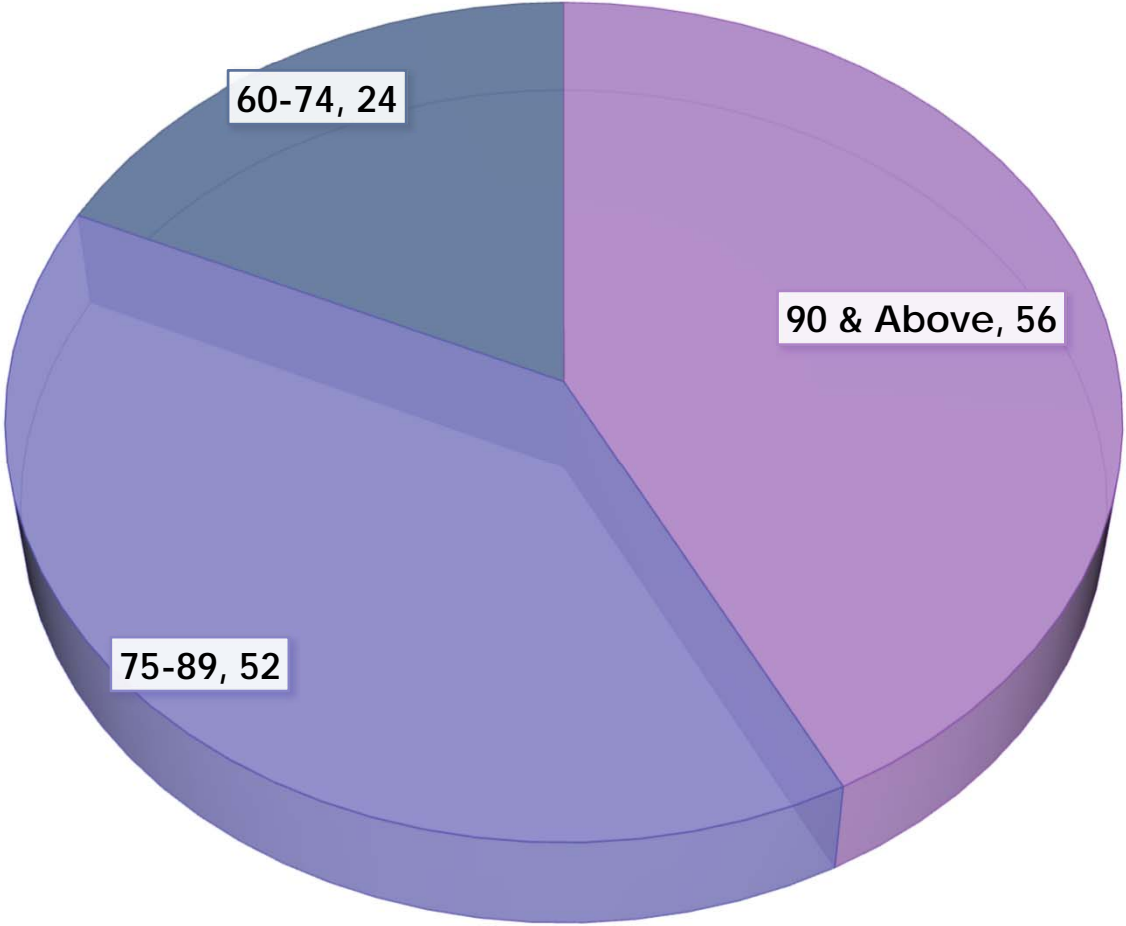

SUNCITY SCHOOL

SENIOR SCHOOL EXAMINATION

2021-2022

RESULT SUMMARY

OVERALL ANALYSIS

- TOTAL STUDENTS APPEARED :132
- TOTAL STUDENTS PASSED : ALL
 - PASS PERCENTAGE : 100%
- SCHOOL AVERAGE : 85.01 %
- SCHOOL AVERAGE GRADE : A2

PERCENTAGE ANALYSIS

NUMBER OF STUDENTS PASSED	100%
TOTAL NUMBER OF STUDENTS APPEARED	132
NUMBER OF STUDENTS SECURING ≤ 95 % overall	21(15.9%) (INCLUDING THOSE SCORING ABOVE 95%)
NUMBER OF STUDENTS SECURING ≤ 90 % overall	35(26.51%) (INCLUDING THOSE SCORING ABOVE 90% BUT LESS THAN 95%)
NUMBER OF STUDENTS SECURING ≤ 80% overall	36(27.26%) (INCLUDING THOSE SCORING ABOVE 80% BUT LESS THAN 90%)
NUMBER OF STUDENTS SECURING ≤ 75 %	16 (12.1%) (INCLUDING THOSE SCORING ABOVE 75% BUT LESS THAN 80%)
NUMBER OF STUDENTS SECURING ≤ 60 %	24(18.1%) (INCLUDING THOSE SCORING ABOVE 60 % BUT LESS THAN 75%)

OVER ALL PERCENTAGE WISE RANGE ANALYSIS

OVERALL PERCENTAGE SHARE

PERCENTAGE WISE RANGE ANALYSIS

RANGE OF PERCENTAGE	NO OF STUDENTS [132]	%
60- 69.9	12	9.0%
70-79.9	28	21.2%
80-89.9	36	27.2%
90-94.9	35	26.52%
95 -100	21	15.9%