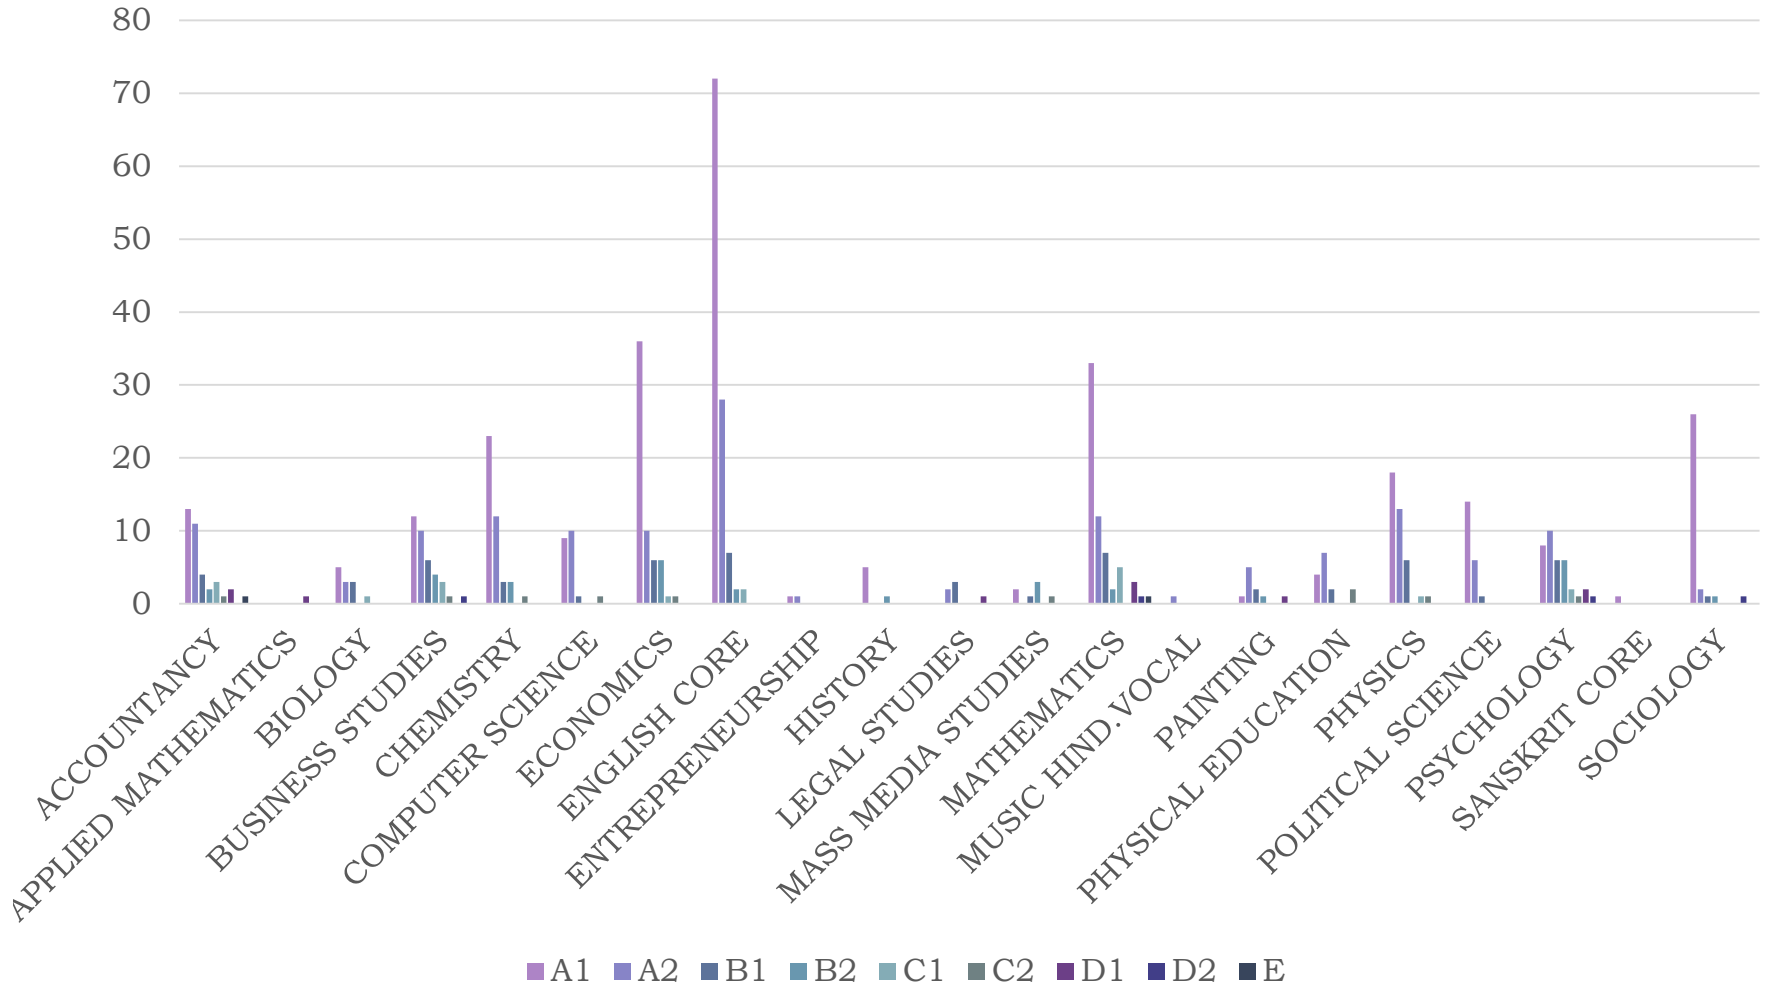

PERCENTAGE ANALYSIS

NUMBER OF STUDENTS PASSED	100%
TOTAL NUMBER OF STUDENTS APPEARED	111
NUMBER OF STUDENTS SECURING 95 % overall	20(18.02%) (INCLUDING THOSE SCORING ABOVE 95%)
NUMBER OF STUDENTS SECURING 90% to 94.9%	35(31.53%) (INCLUDING THOSE SCORING ABOVE 90% BUT LESS THAN 95%)
NUMBER OF STUDENTS SECURING 80% to 89.9%	40(36.12%) (INCLUDING THOSE SCORING ABOVE 80% BUT LESS THAN 90%)
NUMBER OF STUDENTS SECURING 75 %to 79.9%	9 (8.1%) (INCLUDING THOSE SCORING ABOVE 75% BUT LESS THAN 80%)
NUMBER OF STUDENTS SECURING 60 % to 69.9%	6(5.4%) (INCLUDING THOSE SCORING ABOVE 60 % BUT LESS THAN 75%)
NUMBER OF STUDENTS SECURING BELOW 60 %	1(0.9%) (INCLUDING THOSE SCORING ABOVE 60 % BUT LESS THAN 75%)

SUBJECT WISE RANGE ANALYSIS

OVERALL TOPPERS
[BEST OF 5 SUBJECT AVERAGE]

PALAK JAIN : 98.4%

AVNI GUPTA : 98%

ANANYA VIJH : 98%

PRISHA GUPTA: 97.8%

SCIENCE TOPPERS

[BEST OF 5 SUBJECT AVERAGE]