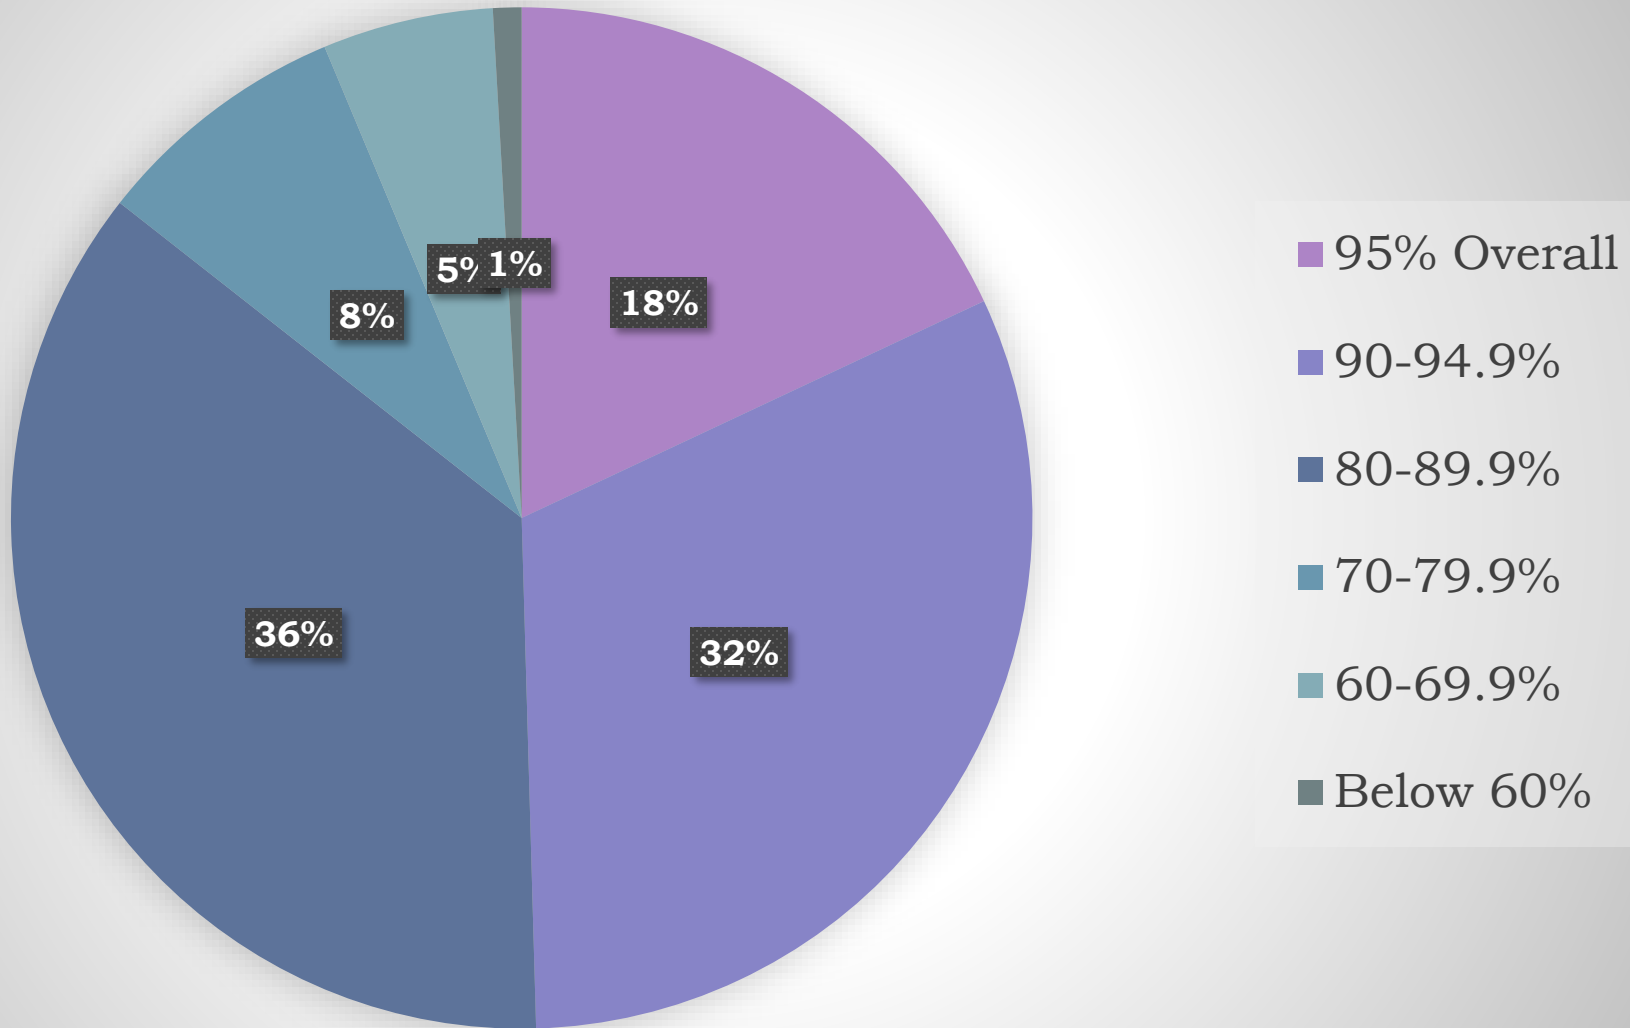

OVER ALL PERCENTAGE WISE RANGE ANALYSIS

PERCENTAGE WISE RANGE ANALYSIS

RANGE OF PERCENTAGE	NO OF STUDENTS [111]	%
Below 60	1	0.9%
60- 69.9	6	5.4%
70-79.9	9	8.1%
80-89.9	40	36.12%
90-94.9	35	31.53%
95 -100	20	18.02%